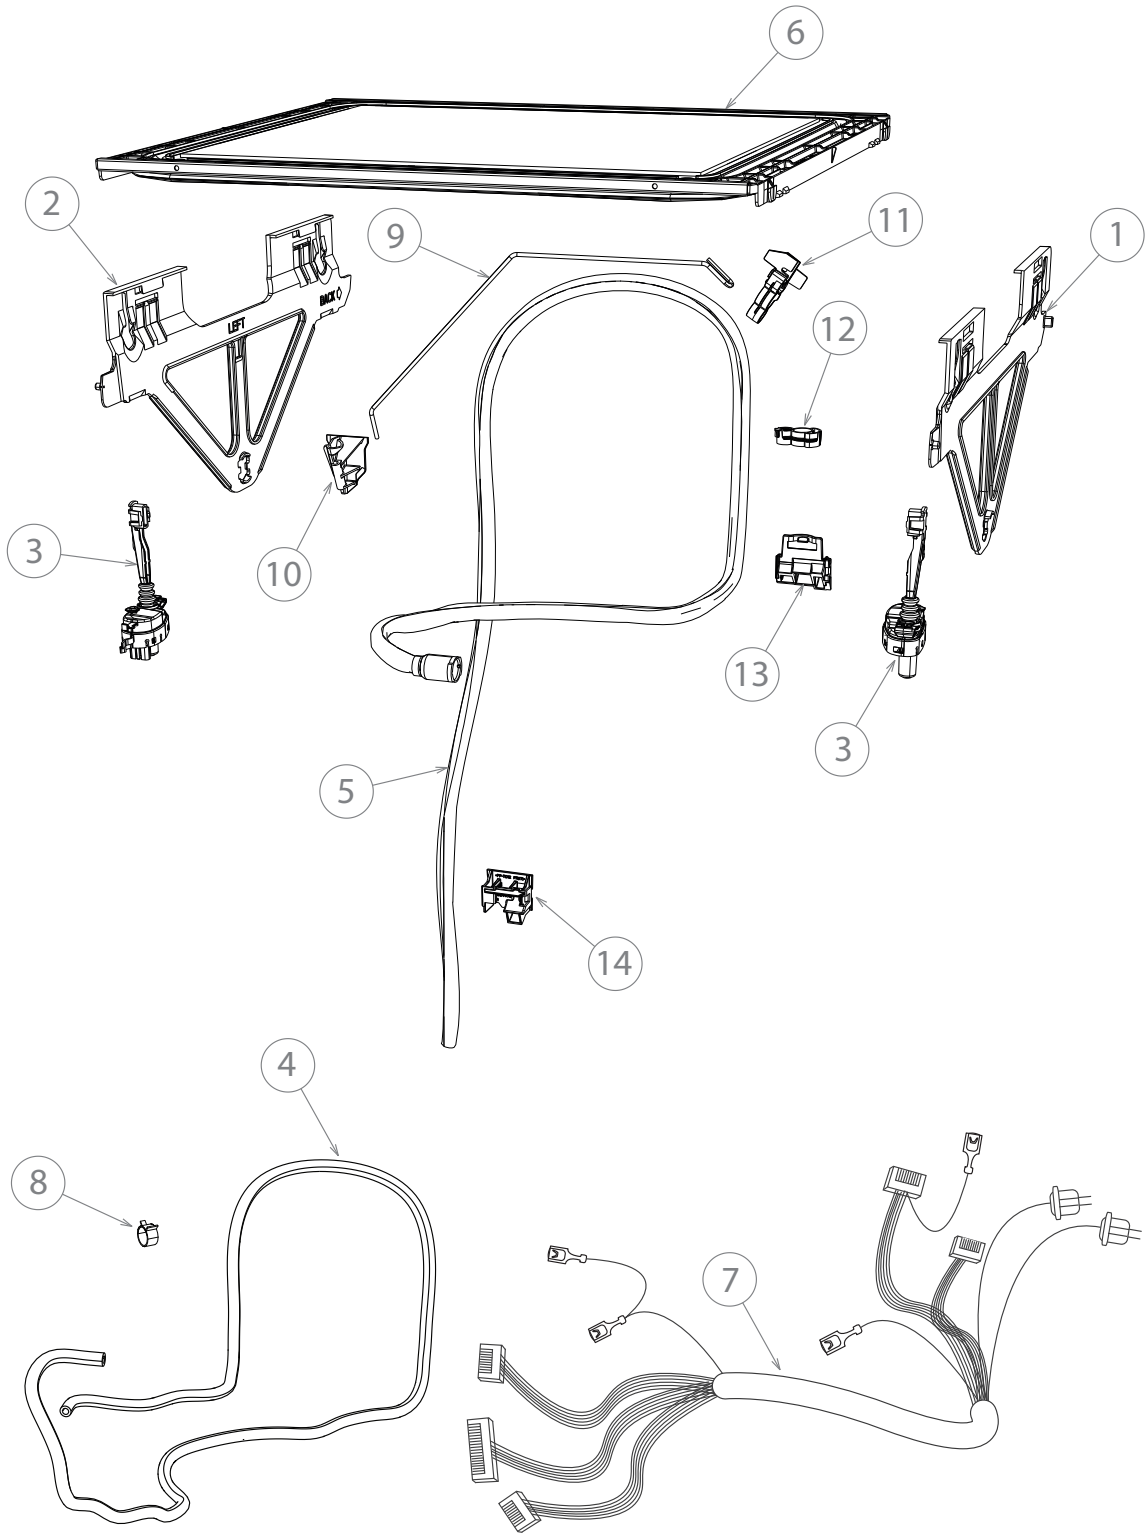

PARTS MANUAL

Dish Drawer™

DD60SCX9 FP AA

Product Code
81082-A

AA

Fisher & Paykel

FRONT PANELS/CONTROLS

CABINET ASSEMBLY

LID & LINK ASSEMBLY

TUB & COMPONENTS

BASKETS & RACKS

INSTALLATION COMPONENTS