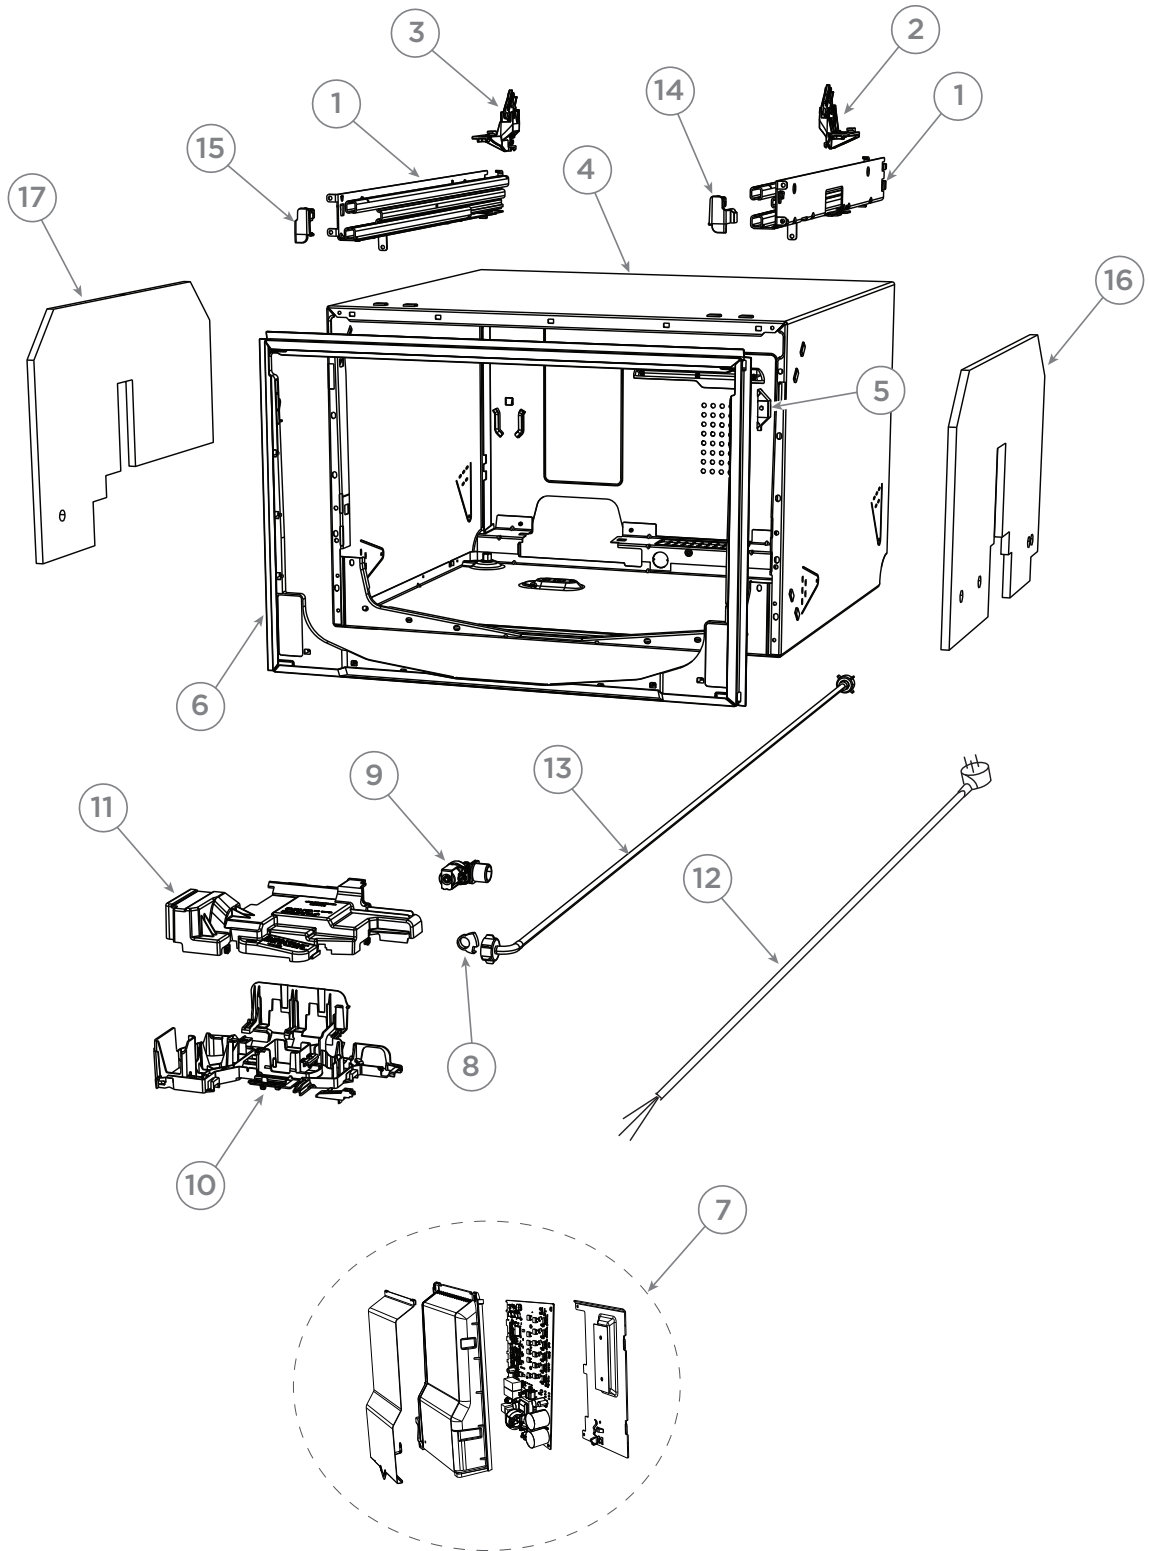

PARTS MANUAL

Dish Drawer™

DD60SCX9 FP AA

Product Code
81082-A

AA

Fisher & Paykel

FRONT PANELS/CONTROLS

CABINET ASSEMBLY

LID & LINK ASSEMBLY

TUB & COMPONENTS

BASKETS & RACKS

INSTALLATION COMPONENTS