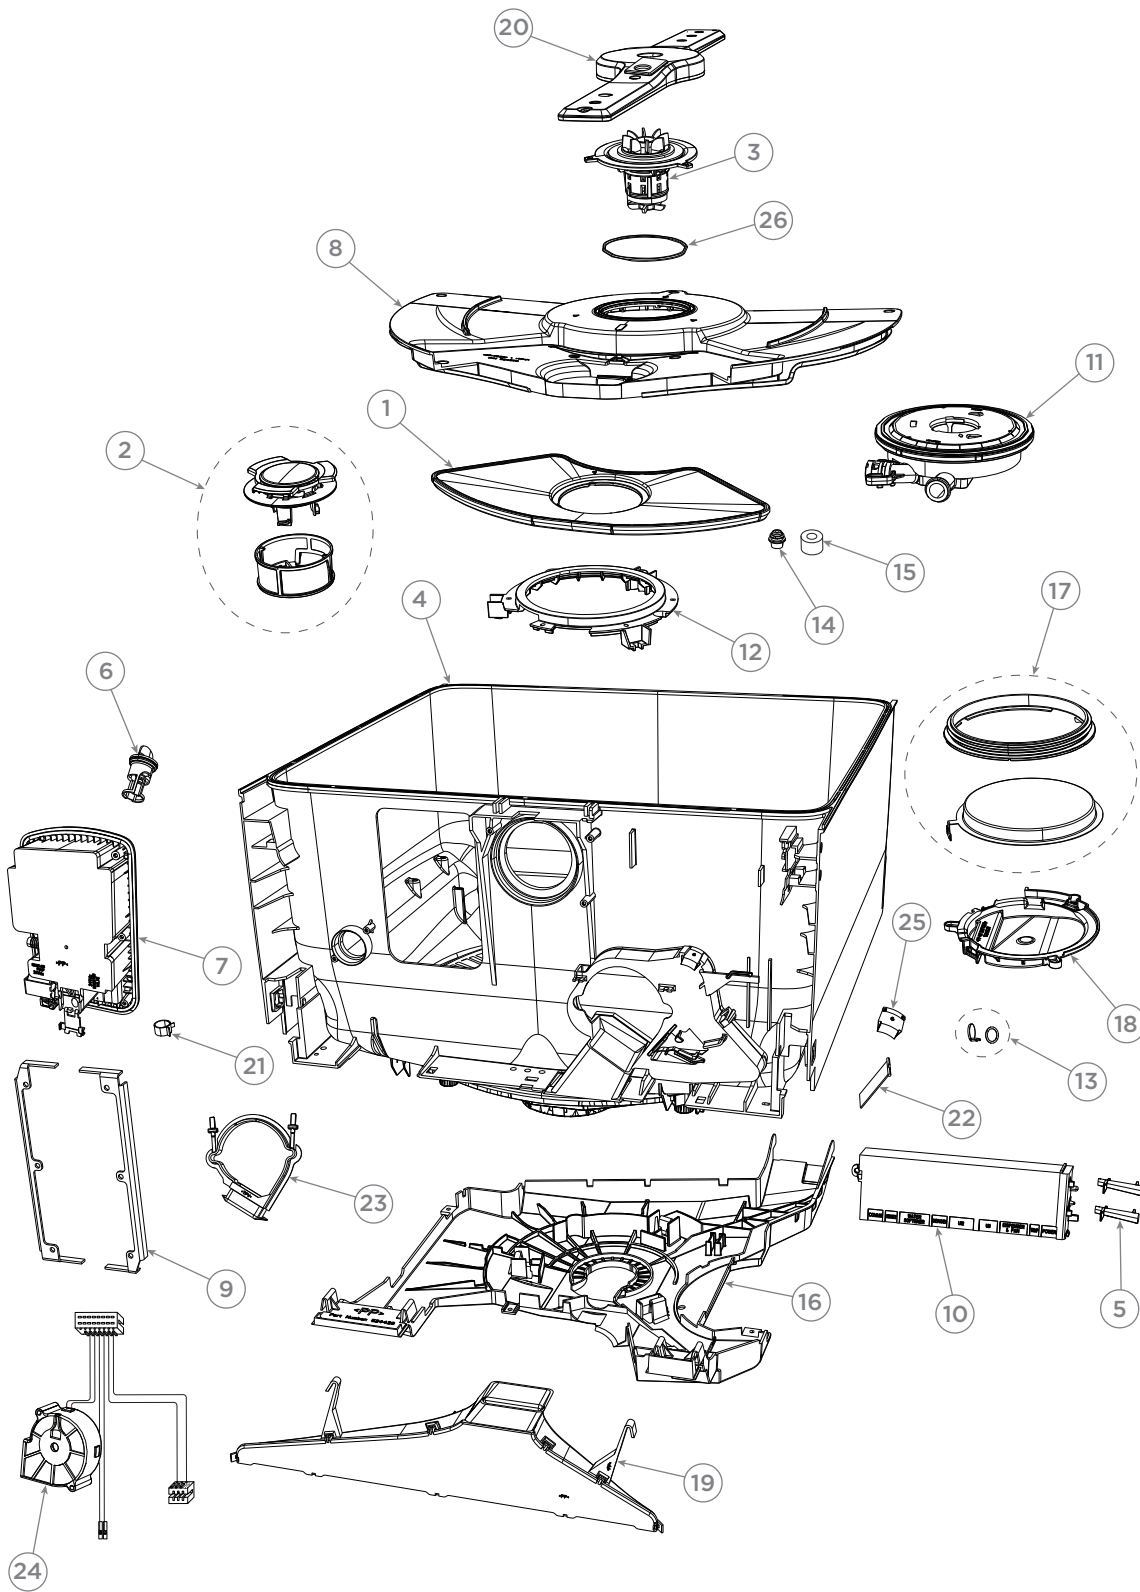

PARTS MANUAL

Dish Drawer™

DD60SCX9 FP AA

Product Code
81082-A

AA

Fisher & Paykel

FRONT PANELS/CONTROLS

CABINET ASSEMBLY

LID & LINK ASSEMBLY

TUB & COMPONENTS

BASKETS & RACKS

INSTALLATION COMPONENTS