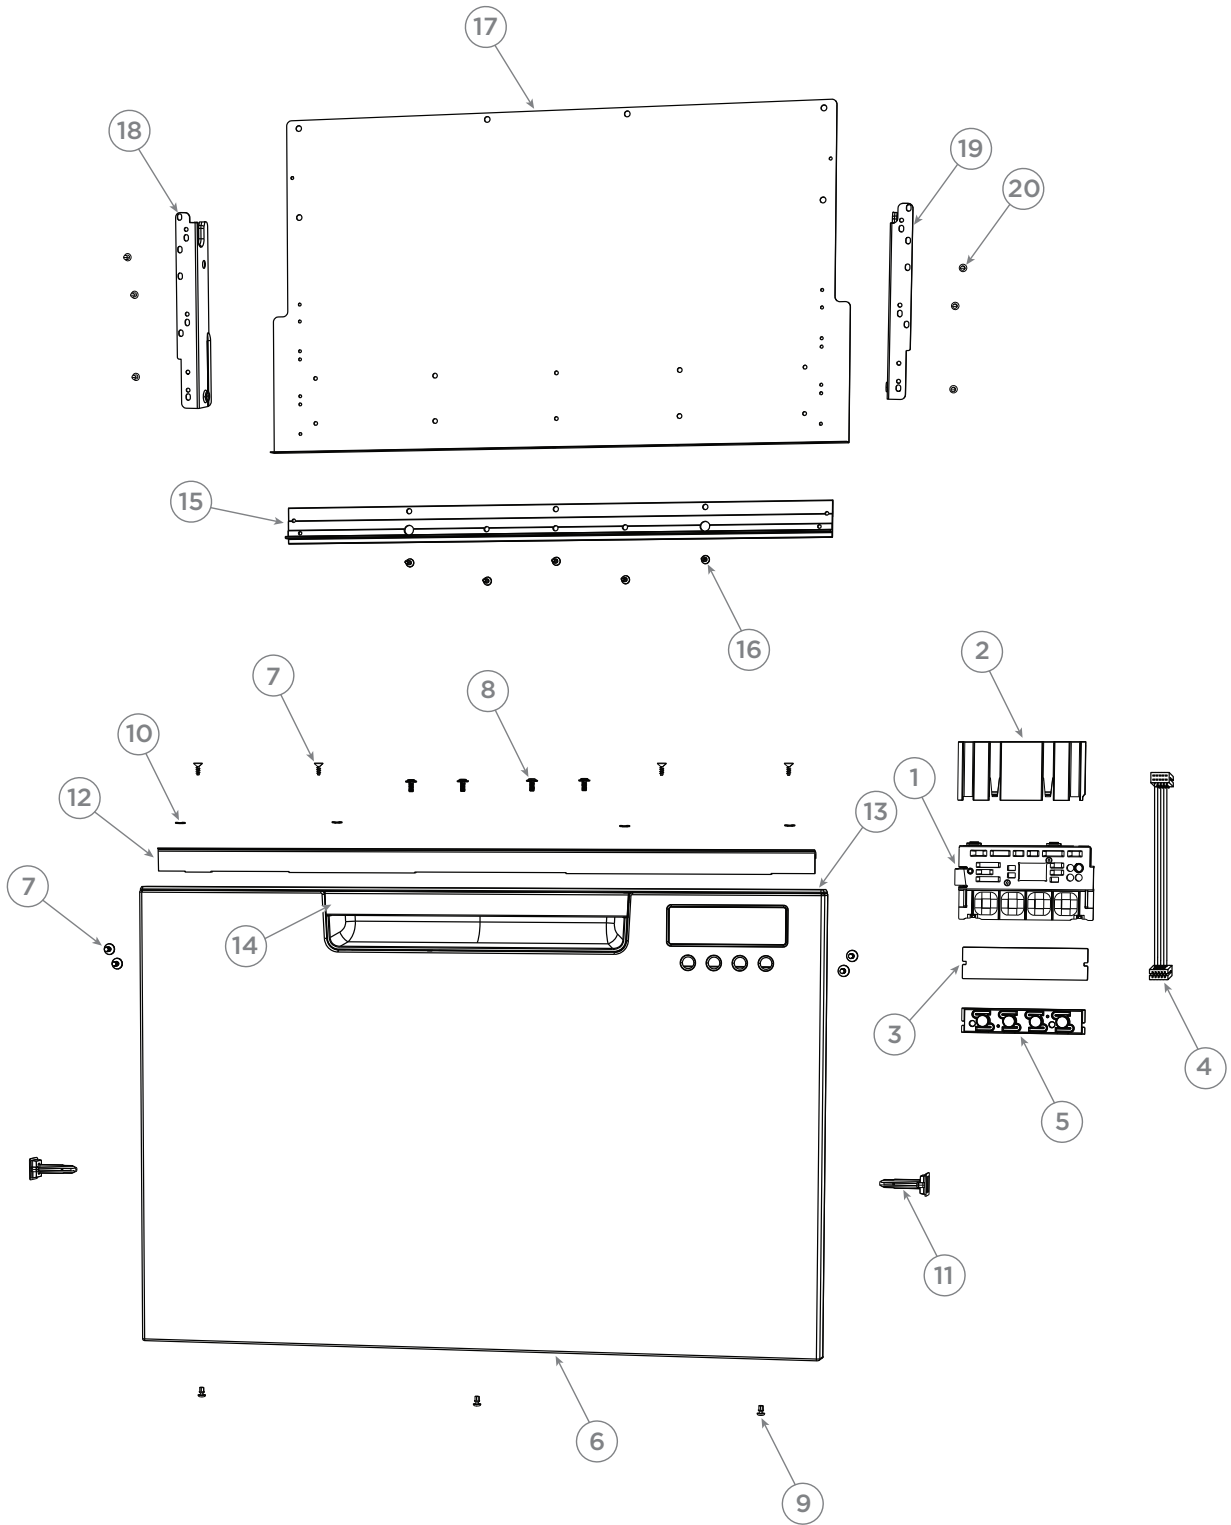

PARTS MANUAL

Dish Drawer™

DD60SCX9 FP AA

Product Code
81082-A

AA

Fisher & Paykel

FRONT PANELS/CONTROLS

CABINET ASSEMBLY

LID & LINK ASSEMBLY

TUB & COMPONENTS

BASKETS & RACKS

INSTALLATION COMPONENTS