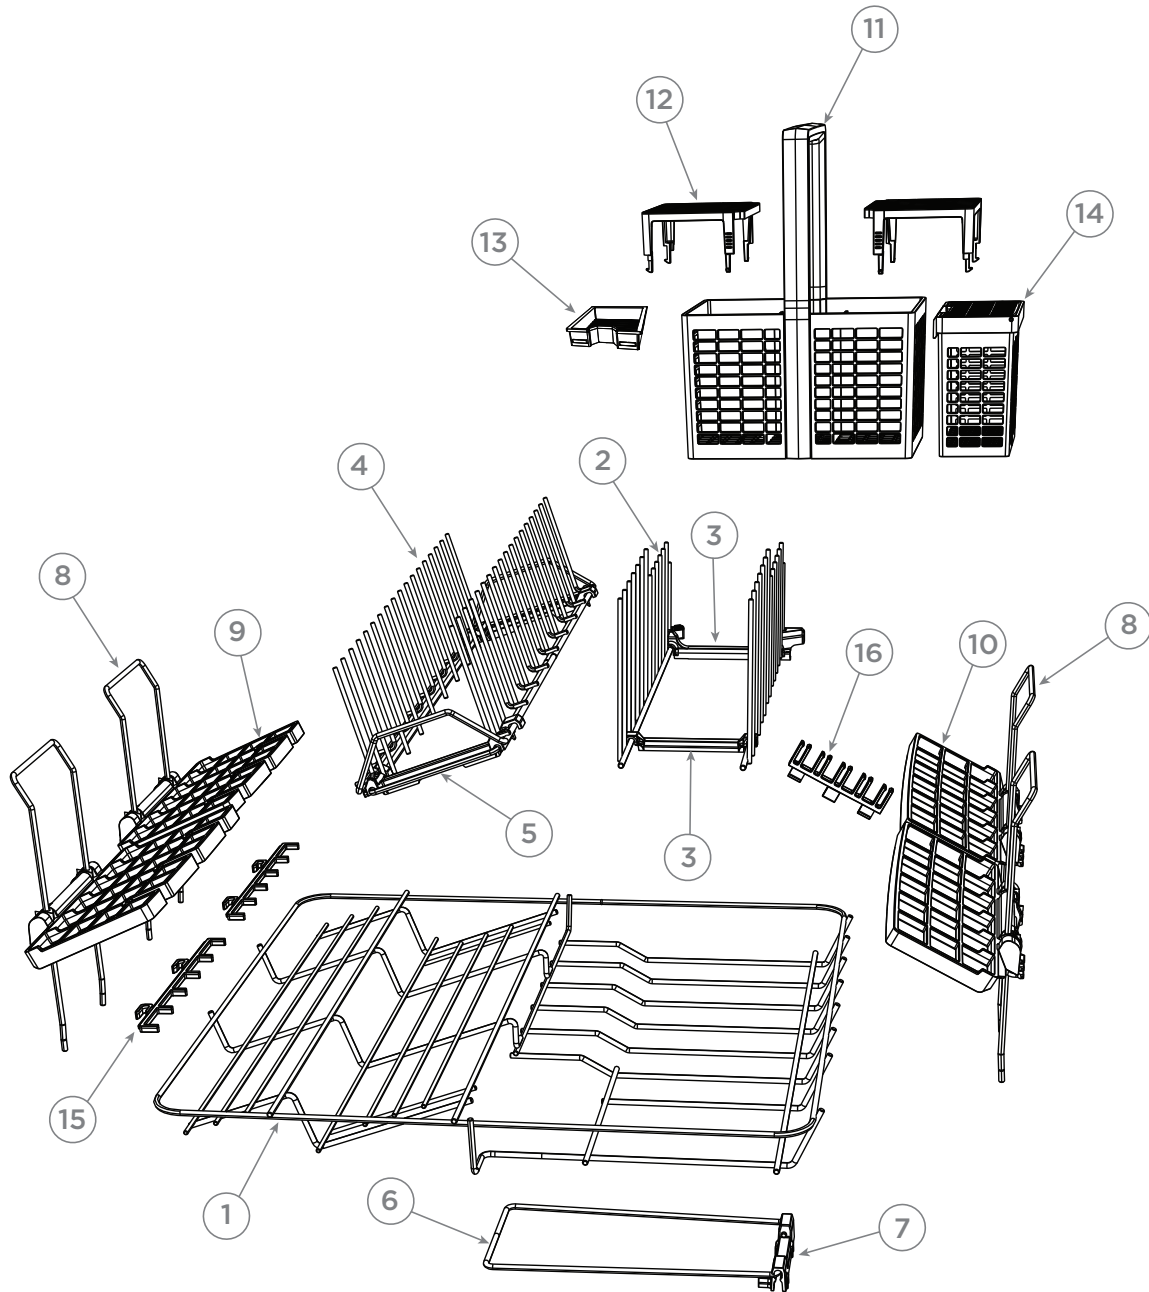

PARTS MANUAL

Dish Drawer™

DD60SCX9 FP AA

Product Code
81082-A

AA

Fisher & Paykel

FRONT PANELS/CONTROLS

CABINET ASSEMBLY

LID & LINK ASSEMBLY

TUB & COMPONENTS

BASKETS & RACKS

INSTALLATION COMPONENTS